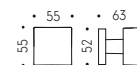

CC 25

Finishes: C01 - C02 - C03 - C04 - C05 - C06
C07 - C08 - C09 - C10 - C11 - C12

Technical