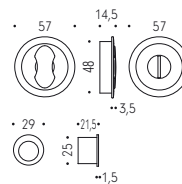

CC 211 BZG
Finishes: C01 - C02 - C03 - C04 - C05 - C06
C07 - C08 - C09 - C10 - C11 - C12

Technicals