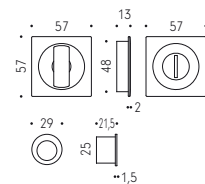

CC 311 BZG

Finishes: C01 - C02 - C03 - C04 - C05 - C06
C07 - C08 - C09 - C10 - C11 - C12

Technical