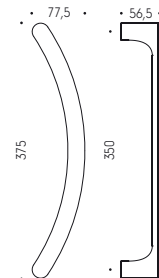

CC 16

Finishes: C01 - C02 - C03 - C04 - C05 - C06
C07 - C08 - C09 - C10 - C11 - C12

Technicals