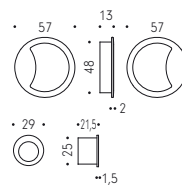

Technicals

One / Due

Colombo Design

Material: Ottone_Brass

Type: Flush handles / Spessore porta da 40 a 52mm
 Door thickness from 40 to 52mm
 Finish: Claret Violet

Finishes

-  (10) C01 White
-  (10) C02 Bronze
-  (10) C03 Black
-  (10) C04 Silver
-  (10) C05 Titan
-  (10) C06 Ocean Blue
-  (10) C07 Strawberry Red
-  (10) C08 Sunset Orange
-  (10) C09 Lemon Yellow
-  (10) C10 Claret Violet
-  (10) C11 Lime Green
-  (10) C12 Capri Blue